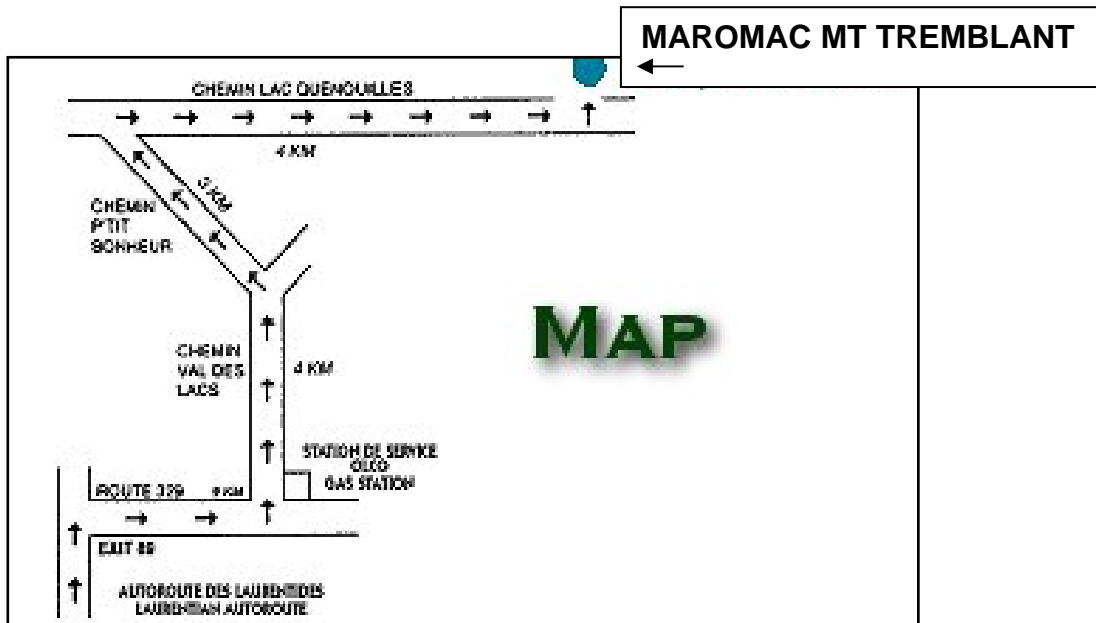

MaroMac Directions

- Montreal - Laurentian Autoroute to Exit 89
- Turn right – go 9 km along Route 329 to Olco Gas Station
- At Olco Gas Station turn left onto Chemin Val des Lacs
- At fork - take left onto Chemin P'tit Bonheur
- Go along Chemin P'tit Bonheur until Chemin Lac Quenouilles
- Turn right onto Chemin Lac Quenouilles
- 4 km to Domaine MaroMac Mt.Tremblant Estates.

www.maromac.com
info@maromac.com

Country #: 1-819-326-4488
Toll Free: 1- 800- 884-2267